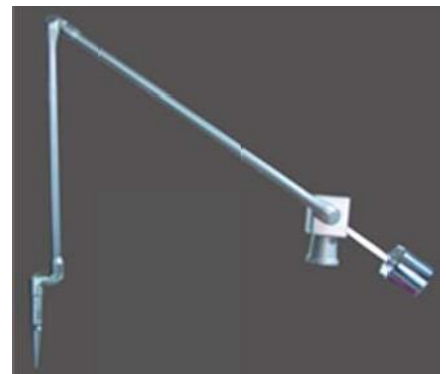

# Articulated Arm WL/ WS/ WC-7

**WL-7**

**WS-7**

**WC-7**

Articulated Arm Datasheet			
Model number	<b>WL-7</b>	<b>WS-7</b>	<b>WC-7</b>
Wavelength	YAG	CO2	CO2
Counter Balance Type	Weight	Weight	Casstte weight
Number of Joints	7		
Overall Length (mm)	1675		
Weight (Kg)	4-8		
Mirrors Diameter* Thickness (mm)	Φ30*4.5	Φ17*3	Φ17*3
Clear Aperture (mm)	Φ20	Φ12	Φ12
Color	White Aluminum (Silver)	Red	White Aluminum (Silver)
Rotation Angle (°)	Horizontal 360°, vertical 135°		